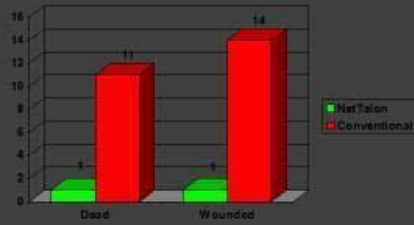

Virtual Command – Active Shooter Counter Comparative Tests

Conventional 11 Dead, 14 Wounded
VC 1 Dead, 1 Wounded

Conventional 23 Dead, 24 Wounded
VC 1 Dead, 4 Wounded